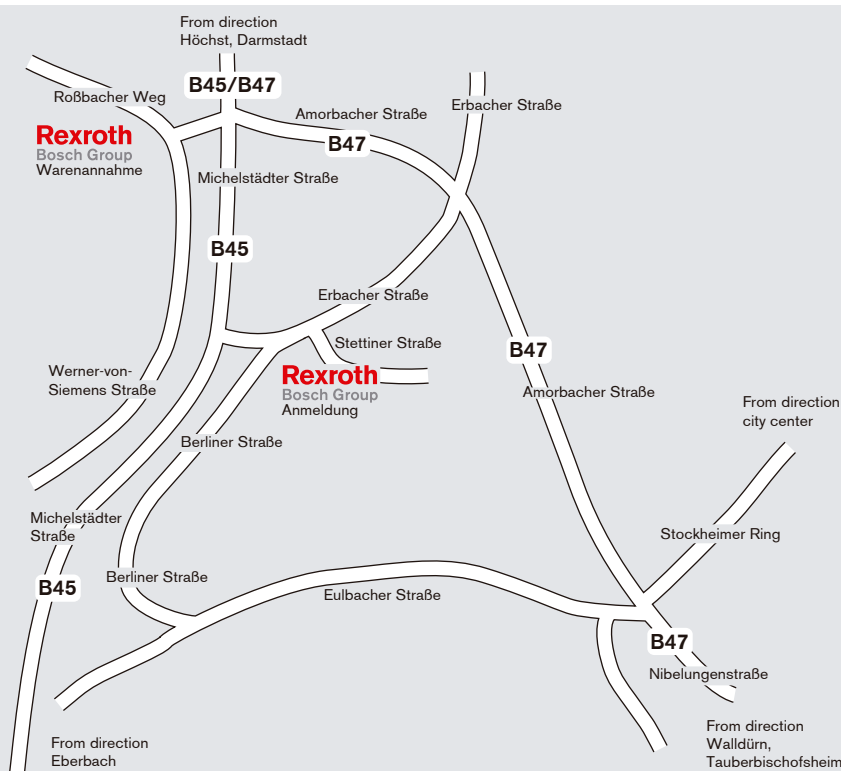

Your way to Rexroth

Erbach

Bosch Rexroth Electric
Drives and Controls GmbH
Berliner Straße 25
D-64711 Erbach, Germany
phone +49 060 62/7 80
fax +49 060 62/78 42
www.boschrexroth.de

Traveling with car

From Heilbronn:

A81 at interchange Weinsberg take the second exit to A6 direction Heilbronn/Neckarsulm.

A6 – exit Heilbronn/Neckarsulm take the first exit to B27 direction Mosbach. B27/B37 until Eberbach, behind Eberbach turn right to B45 direction Erbach/Michelstadt. After leaving Erbach please follow the signs. (For reception and training center turn right, for receipt of goods turn left).

From Darmstadt (B26) or Frankfurt (B45):

B26 or B45 until exit Dieburg direction Michelstadt/Erbach. After leaving Michelstadt please follow the signs. (For reception and training center turn left after the second Shell gas station. For receipt of goods turn right follow the signs Roßbacher Weg).

From Aschaffenburg (B469):

A3 exit B469 direction Obernburg/Miltenberg/Amorbach. Follow B 469 until exit Höchst im Odenwald/Mömlingen, turn right direction B426 Höchst i. Odw. and follow the signs to Höchst. After entering Höchst turn left at the traffic light to B45 direction Erbach. After leaving Michelstadt please follow the signs. (For reception and training center turn left after the second Shell gas station. For receipt of goods turn right follow the signs Roßbacher Weg).

By train:

There is a continuous train connection from Frankfurt, Darmstadt and Ha-nau to Erbach. When you come from Heidelberg, Heilbronn or Stuttgart, you have to change in Eberbach.

After you arrived you can take a taxi or the City bus line number 1 or 2 to the stop *Erbacher Straße*. Now you just have to walk about 50 meters to the *Anmeldung*.